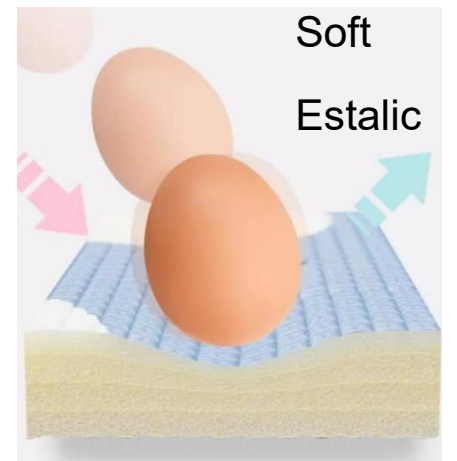

Waterproof

Soft

Elastic