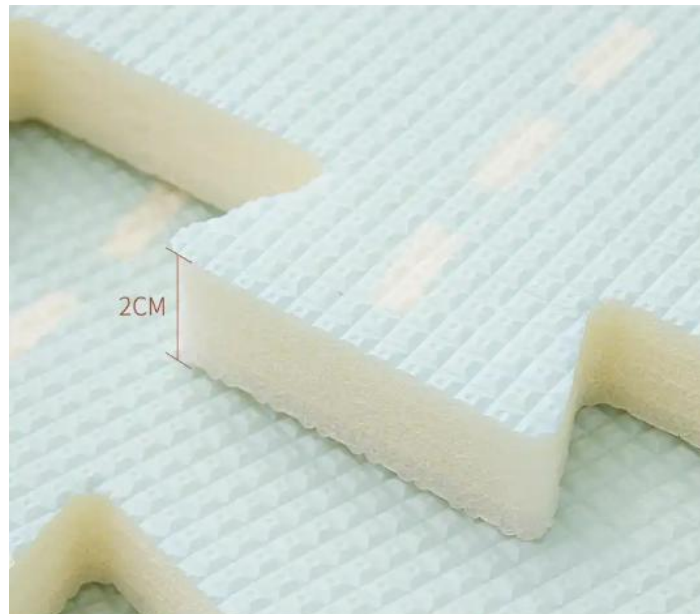

Buying Points

1. Soft floor surface for babies and children to play on from birth to school;
2. Hygienic and safe ;
3. The cushioned surface ensures a soft landing for rolling, tumbling, and falls;
4. Waterproof and easy to clean: Wipe with a soft damp cloth for food and drink stains ;
5. Perfect for reducing noise and impact, and a great insulator on all floor surface.
6. Lightweight, durable and assembles in minutes

Important difference between EPE puzzle mat & XPE puzzle mat:

If cost-effectiveness is emphasized and fire prevention requirements are not high, EPE puzzle mat can be selected;

If pursuing durability and safety, it is recommended to prioritize prefer XPE puzzle.