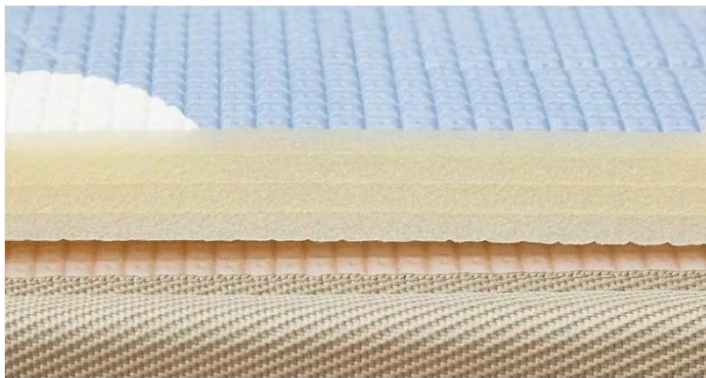

XPE Foam

STRUCTURES:

Waterproof PE Film + Green Plant Ink +
High Density XPE / Non toxic EPE+
Green Plant Ink + Waterproof PE Film