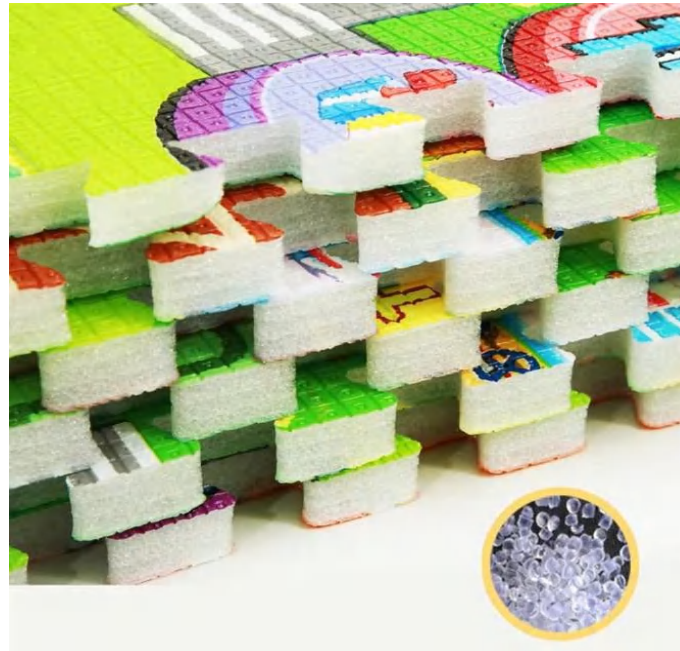

Main Materials: EPE foam, XPE foam