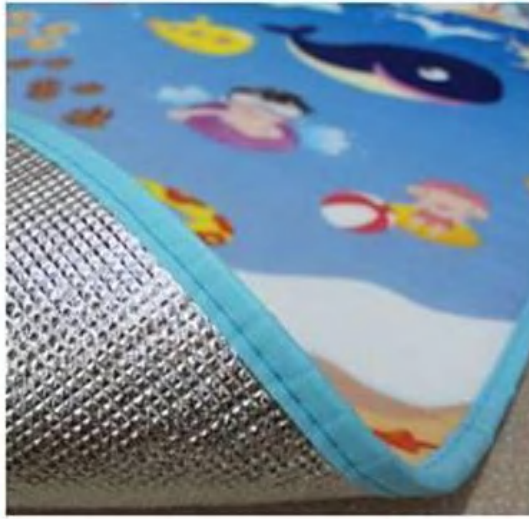

Details & Package: