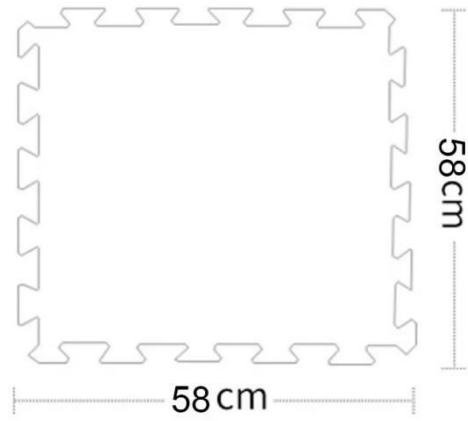

Waterproof

Soft

Elastic