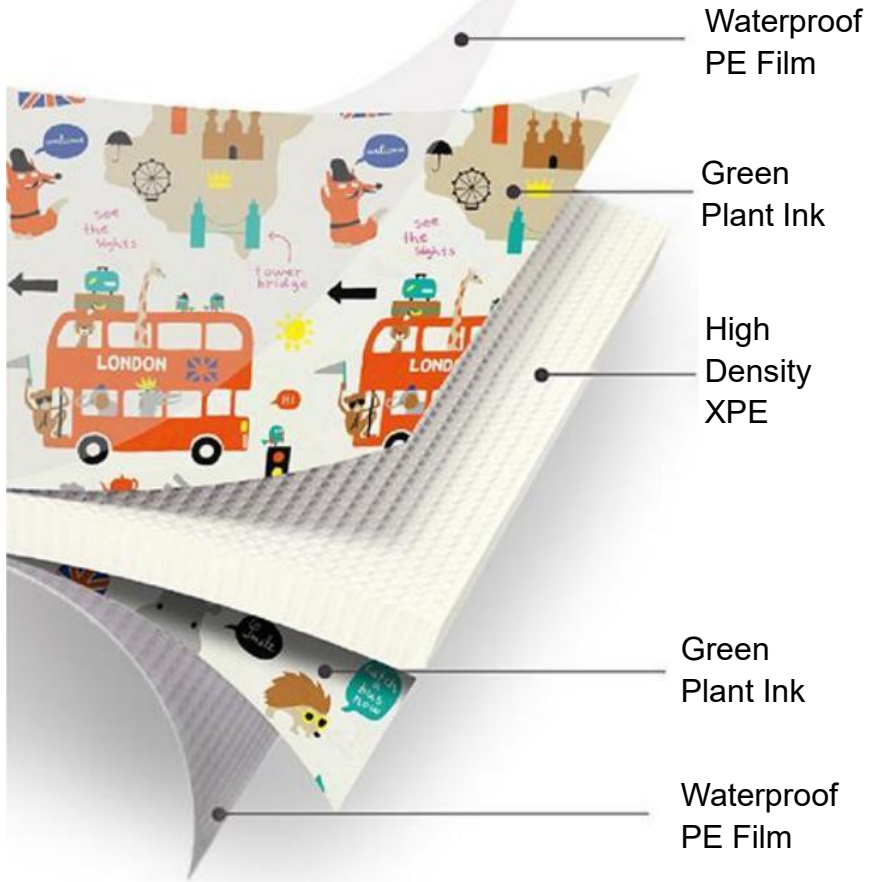

Dexterous Folding Mat

Structures