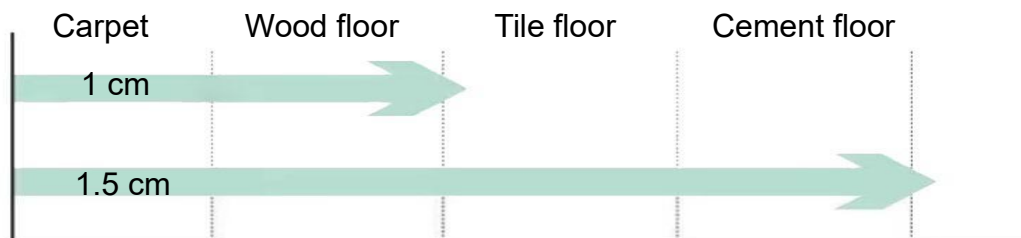

## How to choose the mat thickness ?

1cm ----- Suitable to use on carpet or wooden floor

1.5 cm ----- Suitable to use on tile floor or cement floor

Baby Play Mat Designs:

Jingle Deer  
小鹿叮当

Giraffe Riding  
长颈鹿骑单车