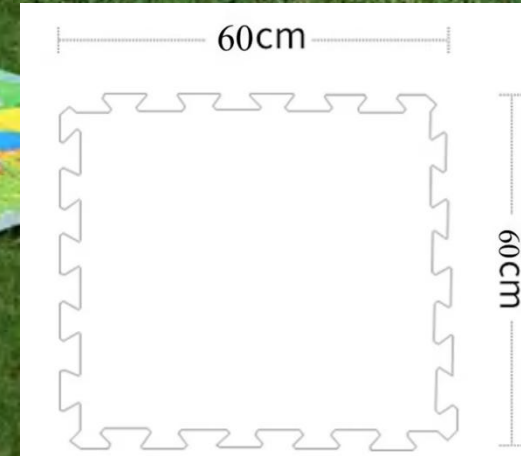

Waterproof

Soft

Elastic