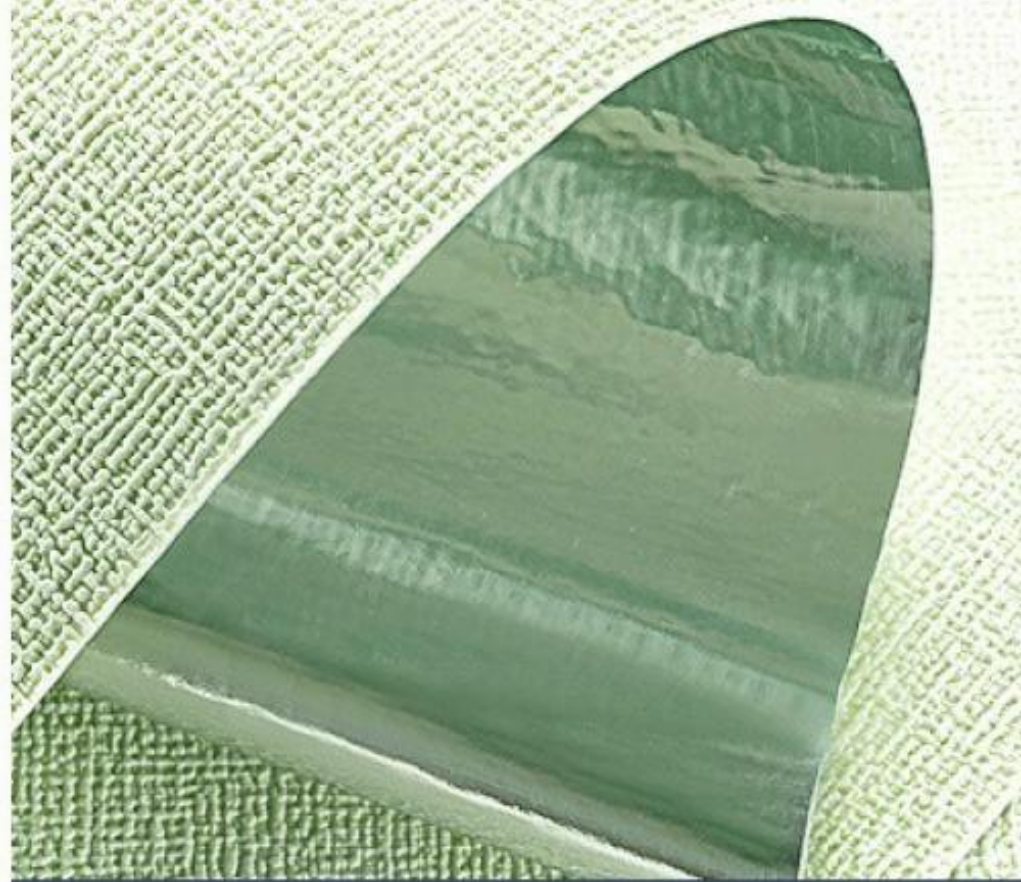

• MOISTURE PROOF COMPOSITE TIN FOIL

WALLPAPER